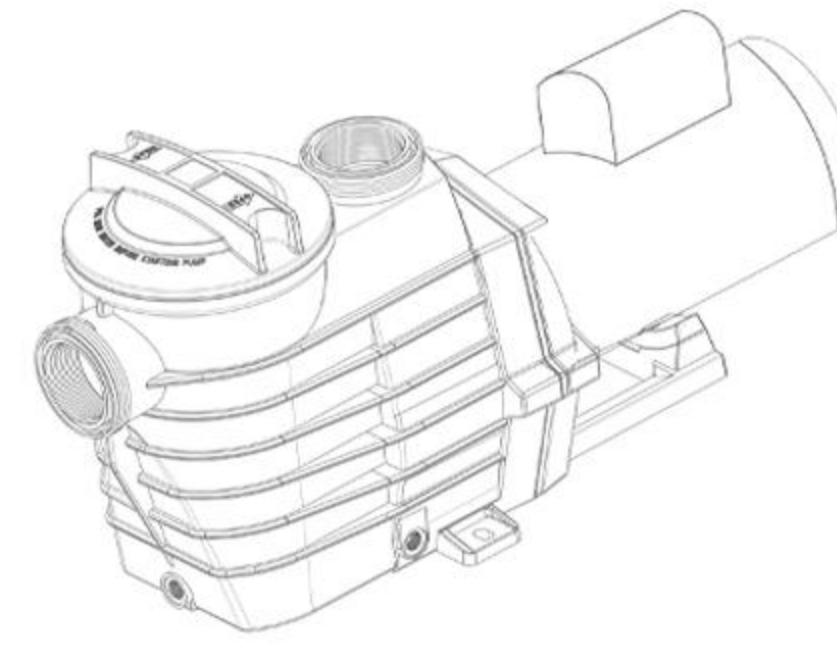

Max Power Series

Max Power Eco Series

SWIMMING POOL PUMP

User Manual

Installation | Operation | Trouble Shooting | Parts

Φ 1-1.25 inch
(hose)

×2

Φ 1.5 inch
(pipe)

Super Suction Series

Super Suction Eco Series

SWIMMING POOL PUMP

User Manual

Installation | Operation | Trouble Shooting | Parts

Φ 1.5 inch
(38 mm)

Φ 2.0 inch
(51 mm)

Item	Model	Horsepower (HP)	Input Voltage (Volts)	Working Current (Amps)	Head Lift (Feet)	Max. Flow (GPM)	Roating Speed (RPM)
Dual Voltage	J20006E	2.5HP	115V/230V	17.8A/8.9A	78FT	100GPM	3450RPM
Dual Speed	J20007E	2.5HP	230V ONLY	8.6A/3.0A	79FT	104GPM	3450RPM/ 1725RPM

Giant Force Series

Giant Force Pro Series

SWIMMING POOL PUMP

User Manual

Installation | Operation | Trouble Shooting | Parts

Φ 1 inch
(hose)

Φ 1.25 inch

X2