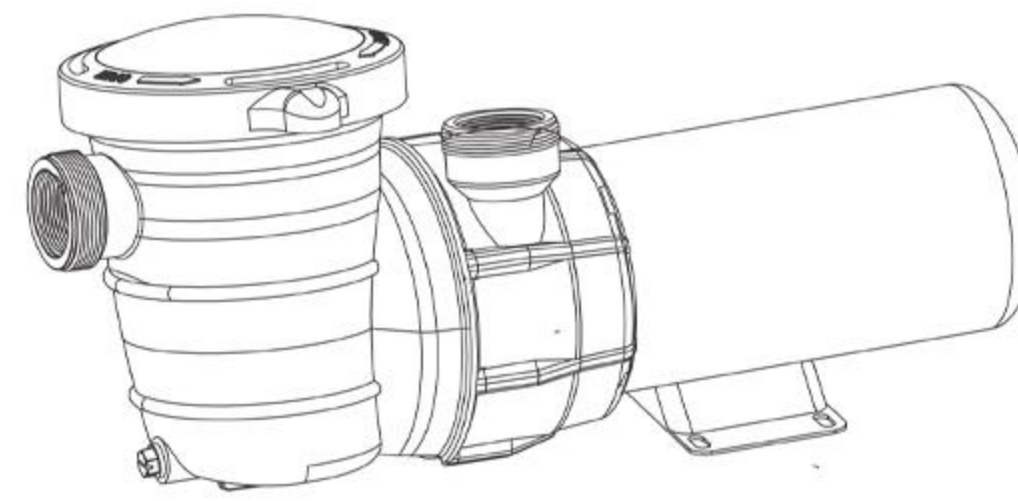

Max Power Series

Max Power Eco Series

SWIMMING POOL PUMP

User Manual

Installation | Operation | Trouble Shooting | Parts

Φ 1-1.25 inch
(hose)

×2

Φ 1.5 inch
(pipe)

Super Suction Series

Super Suction Eco Series

SWIMMING POOL PUMP

User Manual

Installation | Operation | Trouble Shooting | Parts

Φ 1.5 inch
(38 mm)

Φ 2.0 inch
(51 mm)

Item	Model	Horsepower (HP)	Input Voltage (Volts)	Working Current (Amps)	Head Lift (Feet)	Max. Flow (GPM)	Roating Speed (RPM)
Dual Voltage	J20006E	2.5HP	115V/230V	17.8A/8.9A	78FT	100GPM	3450RPM
Dual Speed	J20007E	2.5HP	230V ONLY	8.6A/3.0A	79FT	104GPM	3450RPM/ 1725RPM

Giant Force Series

Giant Force Pro Series

SWIMMING POOL PUMP

User Manual

Installation | Operation | Trouble Shooting | Parts

Φ 1 inch
(hose)

Φ 1.25 inch

X2

Smart Premium Series

Smart Premium Series

SWIMMING POOL PUMP

User Manual

Installation | Operation | Trouble Shooting | Parts

Φ 1 inch
(hose)

Φ 1.25 inch

X2