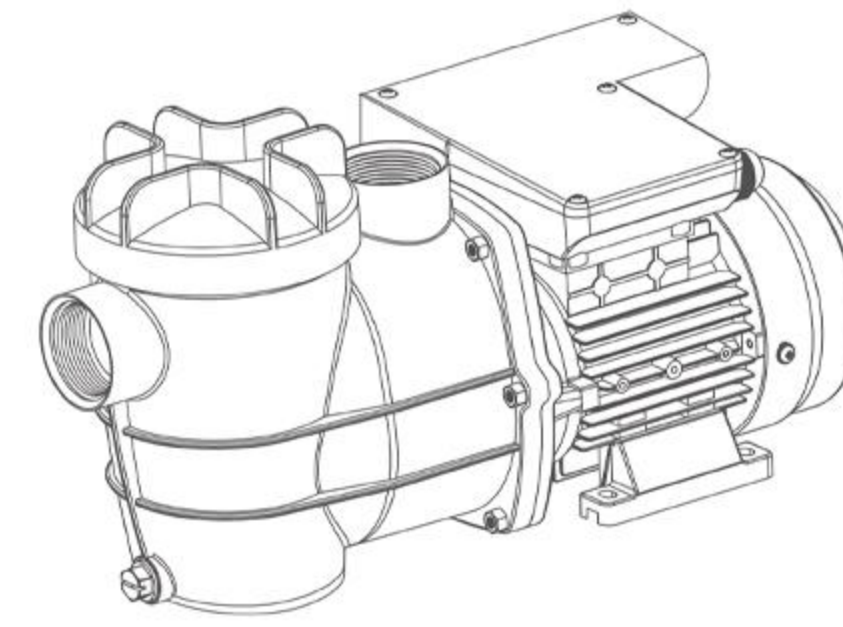

Smart Premium Series

Smart Premium Series

SWIMMING POOL PUMP

User Manual

Installation | Operation | Trouble Shooting | Parts

Φ 1 inch
(hose)

Φ 1.25 inch

X2