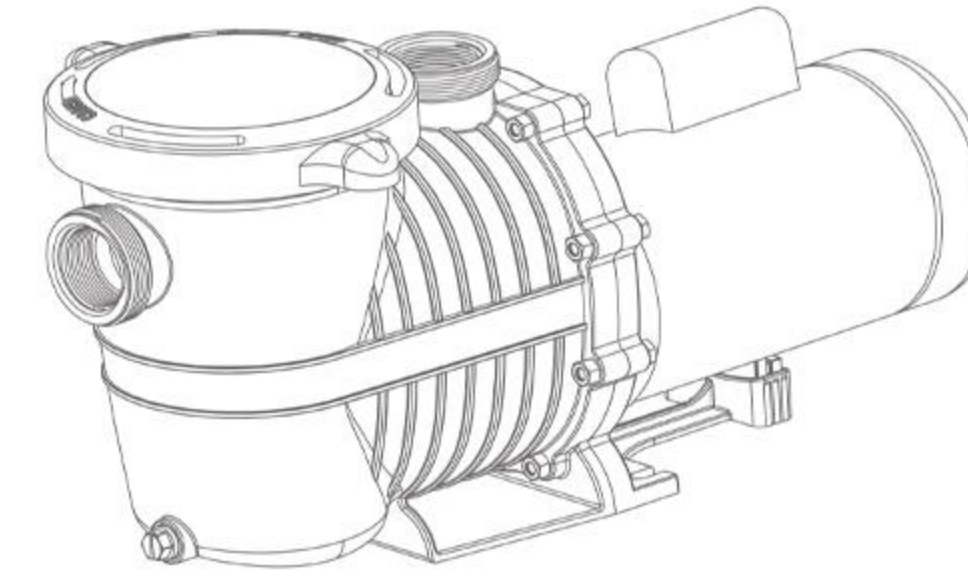

Max Power Series

Max Power Eco Series

SWIMMING POOL PUMP

User Manual

Installation | Operation | Trouble Shooting | Parts

Φ 1-1.25 inch
(hose)

×2

Φ 1.5 inch
(pipe)

×2

Φ 2.0 inch
(pipe)

×2

Item	Model	Horsepower (HP)	Input Voltage (Volts)	Working Current (Amps)	Head Lift (Feet)	Max. Flow (GPM)	Roating Speed (RPM)
Dual Voltage	J07501E	1.5HP	115V/230V	7.3A/3.5A	42FT	75GPM	3450RPM
	J11501E	2.0HP	115V/230V	8.7A/4.4A	48FT	81GPM	3450RPM
Dual Speed	J07502E	1.5HP	230V ONLY	3.6A/2.1A	43FT	78GPM	3450RPM/ 1725RPM
	J11502E	2.0HP	230V ONLY	4.1A/2.8A	50FT	84GPM	3450RPM/ 1725RPM

Extreme Flow Eco Series

SWIMMING POOL PUMP

User Manual

Installation | Operation | Trouble Shooting | Parts

1.5 inch × 2

2.0 inch × 2

Item	Model	Horsepower (HP)	Input Voltage (Volts)	Working Current (Amps)	Head Lift (Feet)	Max. Flow (GPM)	Roating Speed (RPM)
Dual Voltage	J150010E	2.0HP	115V/230V	12.8A/6.4A	66FT	107GPM	3450RPM
Dual Speed	J150011E	2.0HP	230V	6.3A/2.7A	66FT	109GPM	3450RPM/ 1725RPM
Variable Speed	J150015	1.5HP	230V	0-5.4A	66FT	107GPM	0-3450RPM

Super Suction Series

Super Suction Eco Series

SWIMMING POOL PUMP

User Manual

Installation | Operation | Trouble Shooting | Parts

Φ 1.5 inch
(38 mm)

Φ 2.0 inch
(51 mm)

Item	Model	Horsepower (HP)	Input Voltage (Volts)	Working Current (Amps)	Head Lift (Feet)	Max. Flow (GPM)	Roating Speed (RPM)
Dual Voltage	J20006E	2.5HP	115V/230V	17.8A/8.9A	78FT	100GPM	3450RPM
Dual Speed	J20007E	2.5HP	230V ONLY	8.6A/3.0A	79FT	104GPM	3450RPM/ 1725RPM