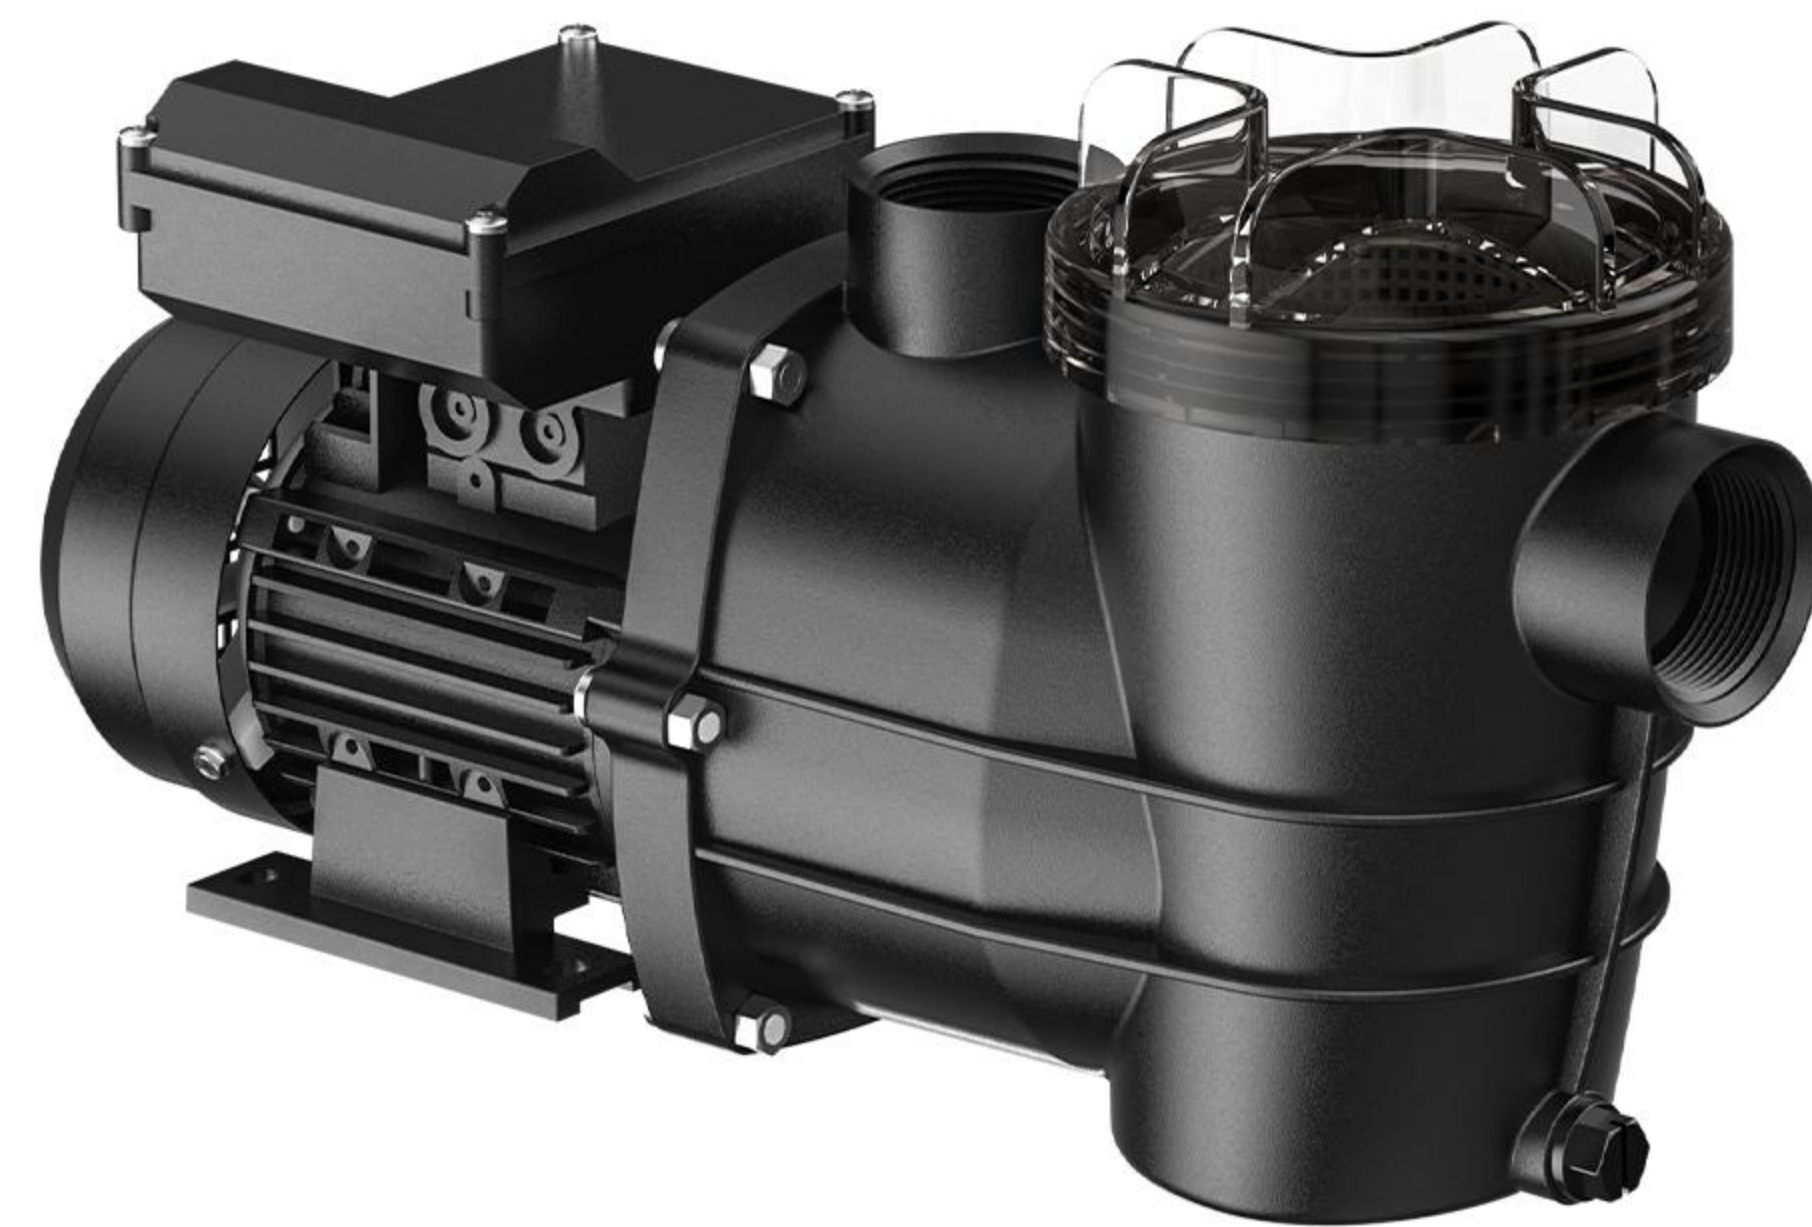

Max Power Series

Max Power Eco Series

SWIMMING POOL PUMP

User Manual

Installation | Operation | Trouble Shooting | Parts

Φ 1-1.25 inch
(hose)

×2

Φ 1.5 inch
(pipe)

Extreme Flow Eco Series

SWIMMING POOL PUMP

User Manual

Installation | Operation | Trouble Shooting | Parts

1.5 inch × 2

2.0 inch × 2

Item	Model	Horsepower (HP)	Input Voltage (Volts)	Working Current (Amps)	Head Lift (Feet)	Max. Flow (GPM)	Roating Speed (RPM)
Dual Voltage	J150010E	2.0HP	115V/230V	12.8A/6.4A	66FT	107GPM	3450RPM
Dual Speed	J150011E	2.0HP	230V	6.3A/2.7A	66FT	109GPM	3450RPM/ 1725RPM
Variable Speed	J150015	1.5HP	230V	0-5.4A	66FT	107GPM	0-3450RPM

Super Suction Series

Super Suction Eco Series

SWIMMING POOL PUMP

User Manual

Installation | Operation | Trouble Shooting | Parts

Φ 1.5 inch
(38 mm)

Φ 2.0 inch
(51 mm)

Item	Model	Horsepower (HP)	Input Voltage (Volts)	Working Current (Amps)	Head Lift (Feet)	Max. Flow (GPM)	Roating Speed (RPM)
Dual Voltage	J20006E	2.5HP	115V/230V	17.8A/8.9A	78FT	100GPM	3450RPM
Dual Speed	J20007E	2.5HP	230V ONLY	8.6A/3.0A	79FT	104GPM	3450RPM/ 1725RPM

Smart Premium Series

Smart Premium Series

SWIMMING POOL PUMP

User Manual

Installation | Operation | Trouble Shooting | Parts

Φ 1 inch
(hose)

Φ 1.25 inch

X2