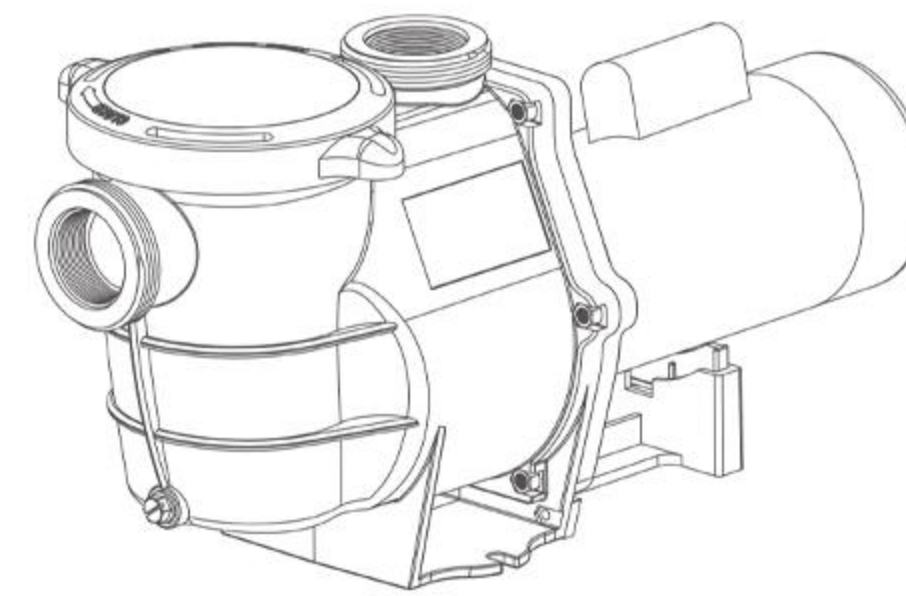

Max Power Series

Max Power Eco Series

SWIMMING POOL PUMP

User Manual

Installation | Operation | Trouble Shooting | Parts

Φ 1-1.25 inch
(hose)

×2

Φ 1.5 inch
(pipe)

×2

Φ 2.0 inch
(pipe)

×2

Item	Model	Horsepower (HP)	Input Voltage (Volts)	Working Current (Amps)	Head Lift (Feet)	Max. Flow (GPM)	Roating Speed (RPM)
Dual Voltage	J07501E	1.5HP	115V/230V	7.3A/3.5A	42FT	75GPM	3450RPM
	J11501E	2.0HP	115V/230V	8.7A/4.4A	48FT	81GPM	3450RPM
Dual Speed	J07502E	1.5HP	230V ONLY	3.6A/2.1A	43FT	78GPM	3450RPM/ 1725RPM
	J11502E	2.0HP	230V ONLY	4.1A/2.8A	50FT	84GPM	3450RPM/ 1725RPM

Extreme Flow Eco Series

SWIMMING POOL PUMP

User Manual

Installation | Operation | Trouble Shooting | Parts

1.5 inch × 2

2.0 inch × 2

Item	Model	Horsepower (HP)	Input Voltage (Volts)	Working Current (Amps)	Head Lift (Feet)	Max. Flow (GPM)	Roating Speed (RPM)
Dual Voltage	J150010E	2.0HP	115V/230V	12.8A/6.4A	66FT	107GPM	3450RPM
Dual Speed	J150011E	2.0HP	230V	6.3A/2.7A	66FT	109GPM	3450RPM/ 1725RPM
Variable Speed	J150015	1.5HP	230V	0-5.4A	66FT	107GPM	0-3450RPM

Super Suction Series

Super Suction Eco Series

SWIMMING POOL PUMP

User Manual

Installation | Operation | Trouble Shooting | Parts

Φ 1.5 inch
(38 mm)

Φ 2.0 inch
(51 mm)

Item	Model	Horsepower (HP)	Input Voltage (Volts)	Working Current (Amps)	Head Lift (Feet)	Max. Flow (GPM)	Roating Speed (RPM)
Dual Voltage	J20006E	2.5HP	115V/230V	17.8A/8.9A	78FT	100GPM	3450RPM
Dual Speed	J20007E	2.5HP	230V ONLY	8.6A/3.0A	79FT	104GPM	3450RPM/ 1725RPM